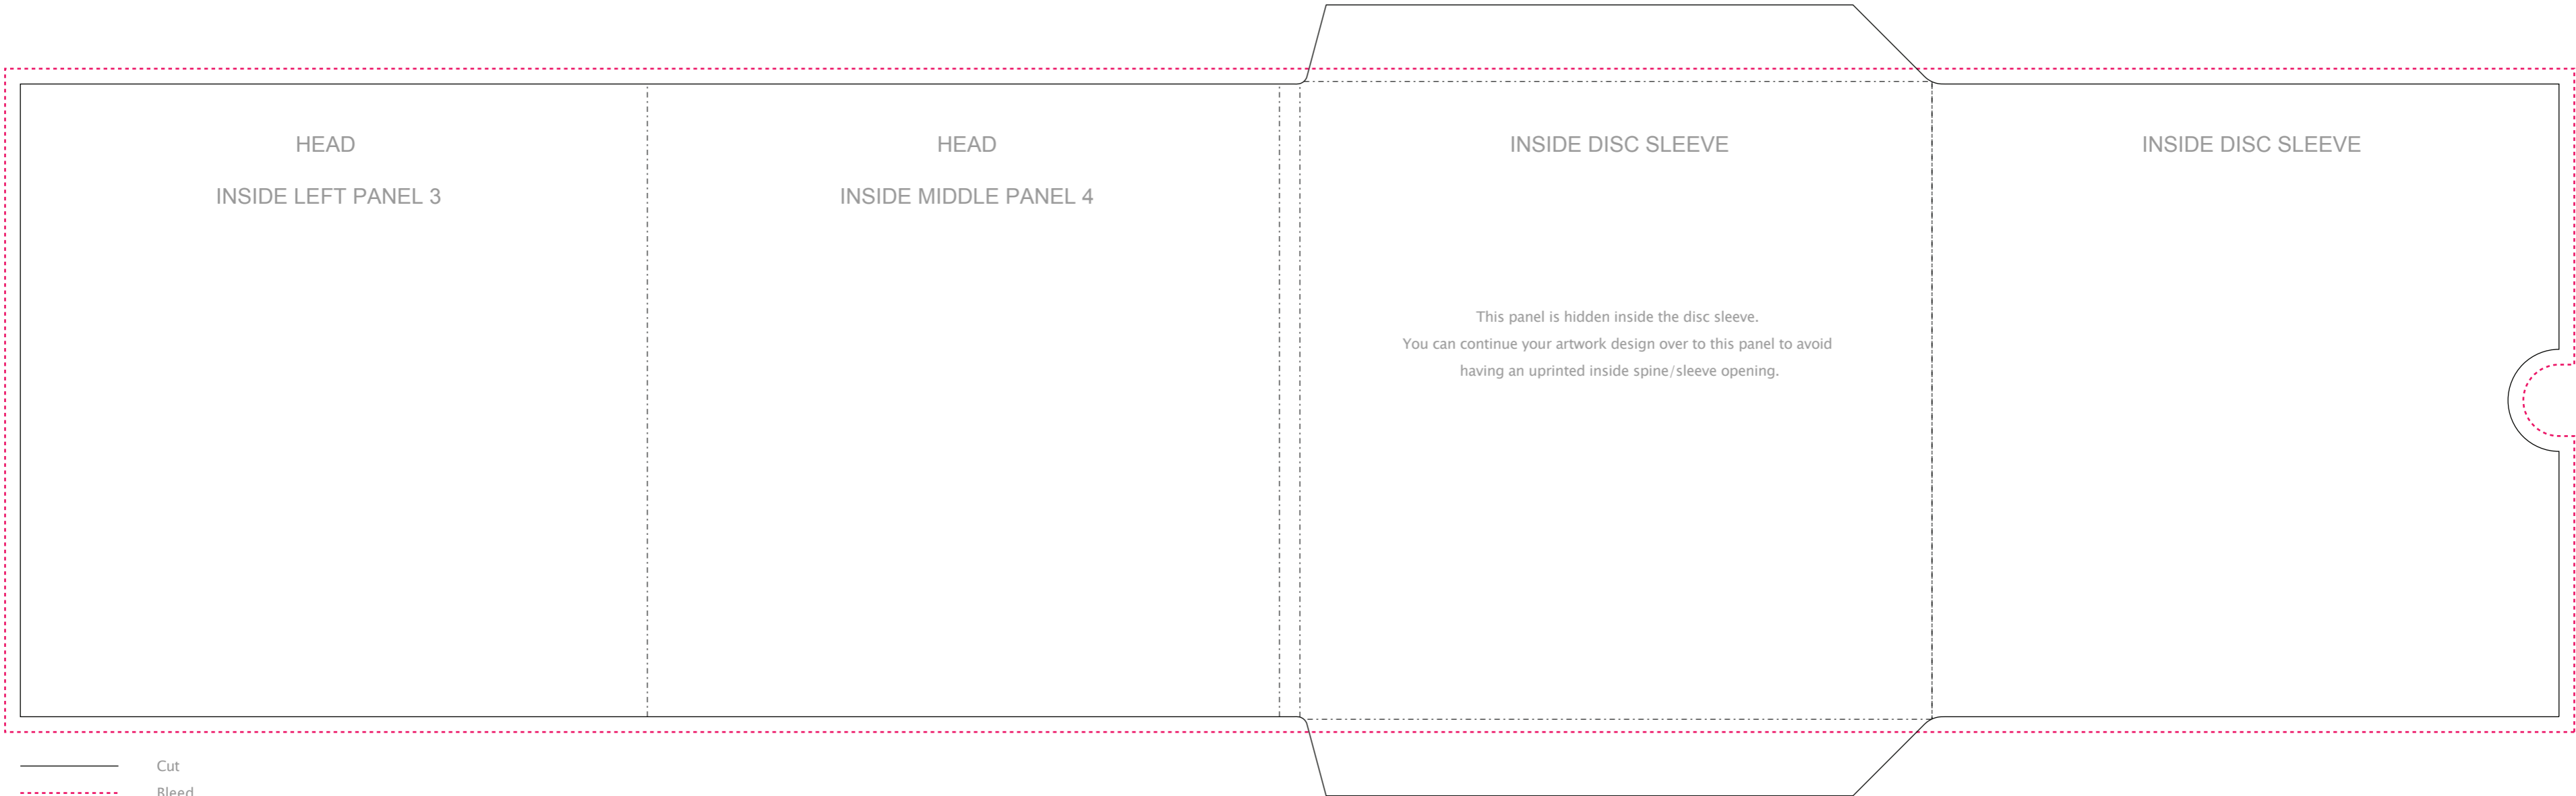

— Cut
 Bleed
 - - - - - Fold

HEAD
INSIDE LEFT PANEL 3

HEAD
INSIDE MIDDLE PANEL 4

INSIDE DISC SLEEVE

INSIDE DISC SLEEVE

This panel is hidden inside the disc sleeve.
You can continue your artwork design over to this panel to avoid
having an uprinted inside spine/sleeve opening.

- Cut
- Bleed
- - - - - Fold