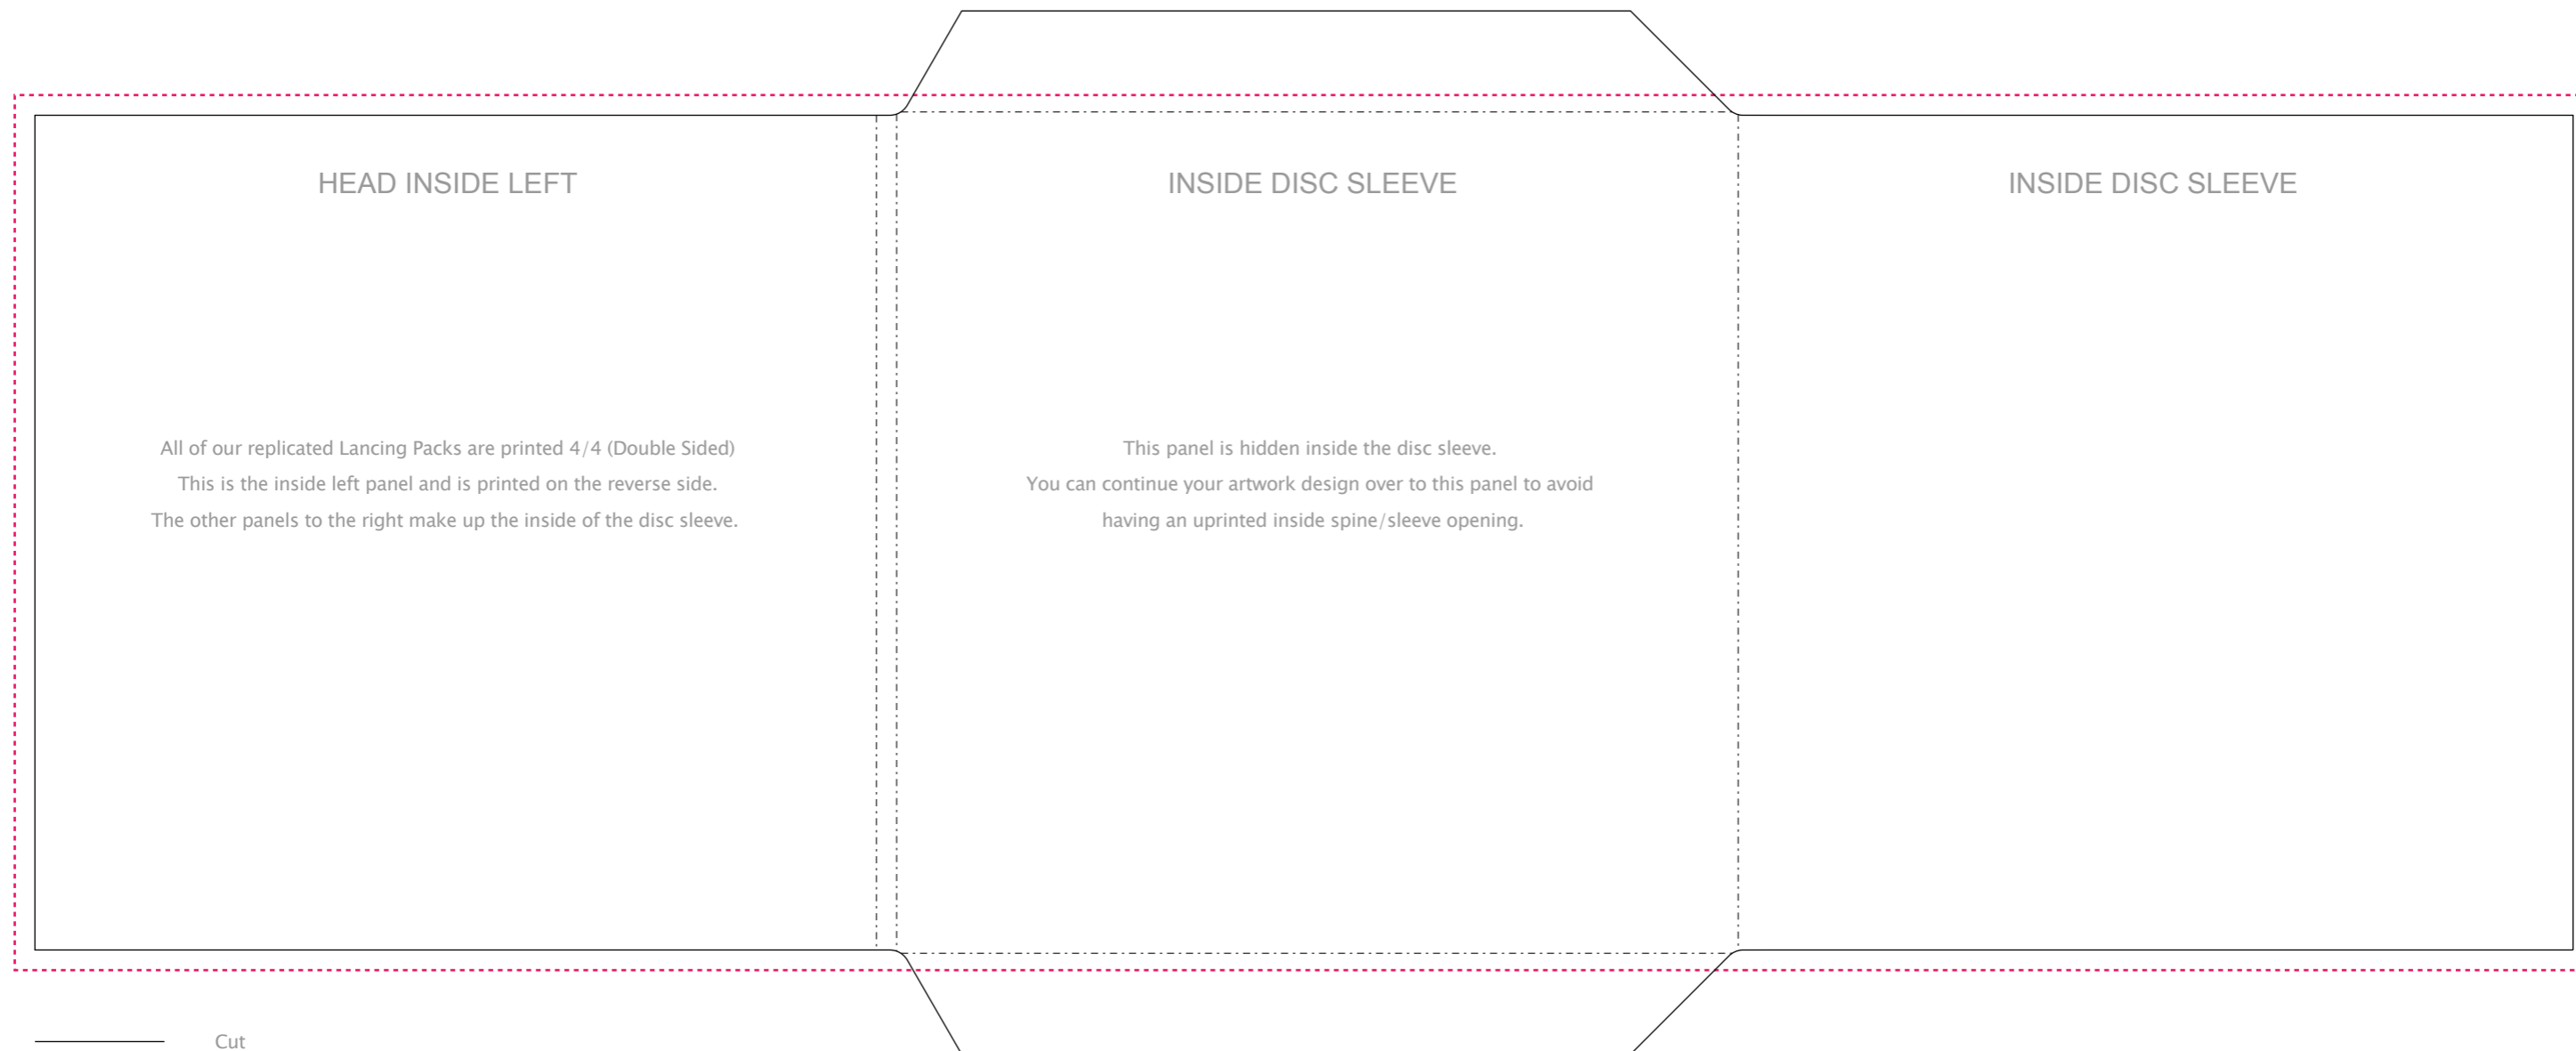

All artwork **MUST** extend 3mm past the cut line to the bleed line (pink dotted line).

All text **MUST** be converted to outlines to avoid font issues.

**DO NOT** flatten template layers into artwork.

Avoid text or graphics closer than 3mm to die cut edges.

CMYK colour mode.

Minimum resolution 300DPI.

SPINE TEXT THIS WAY UP

- Cut
- - - - - Bleed
- · - · - · - Fold

————— Cut  
- - - - - Bleed  
· · · · · Fold